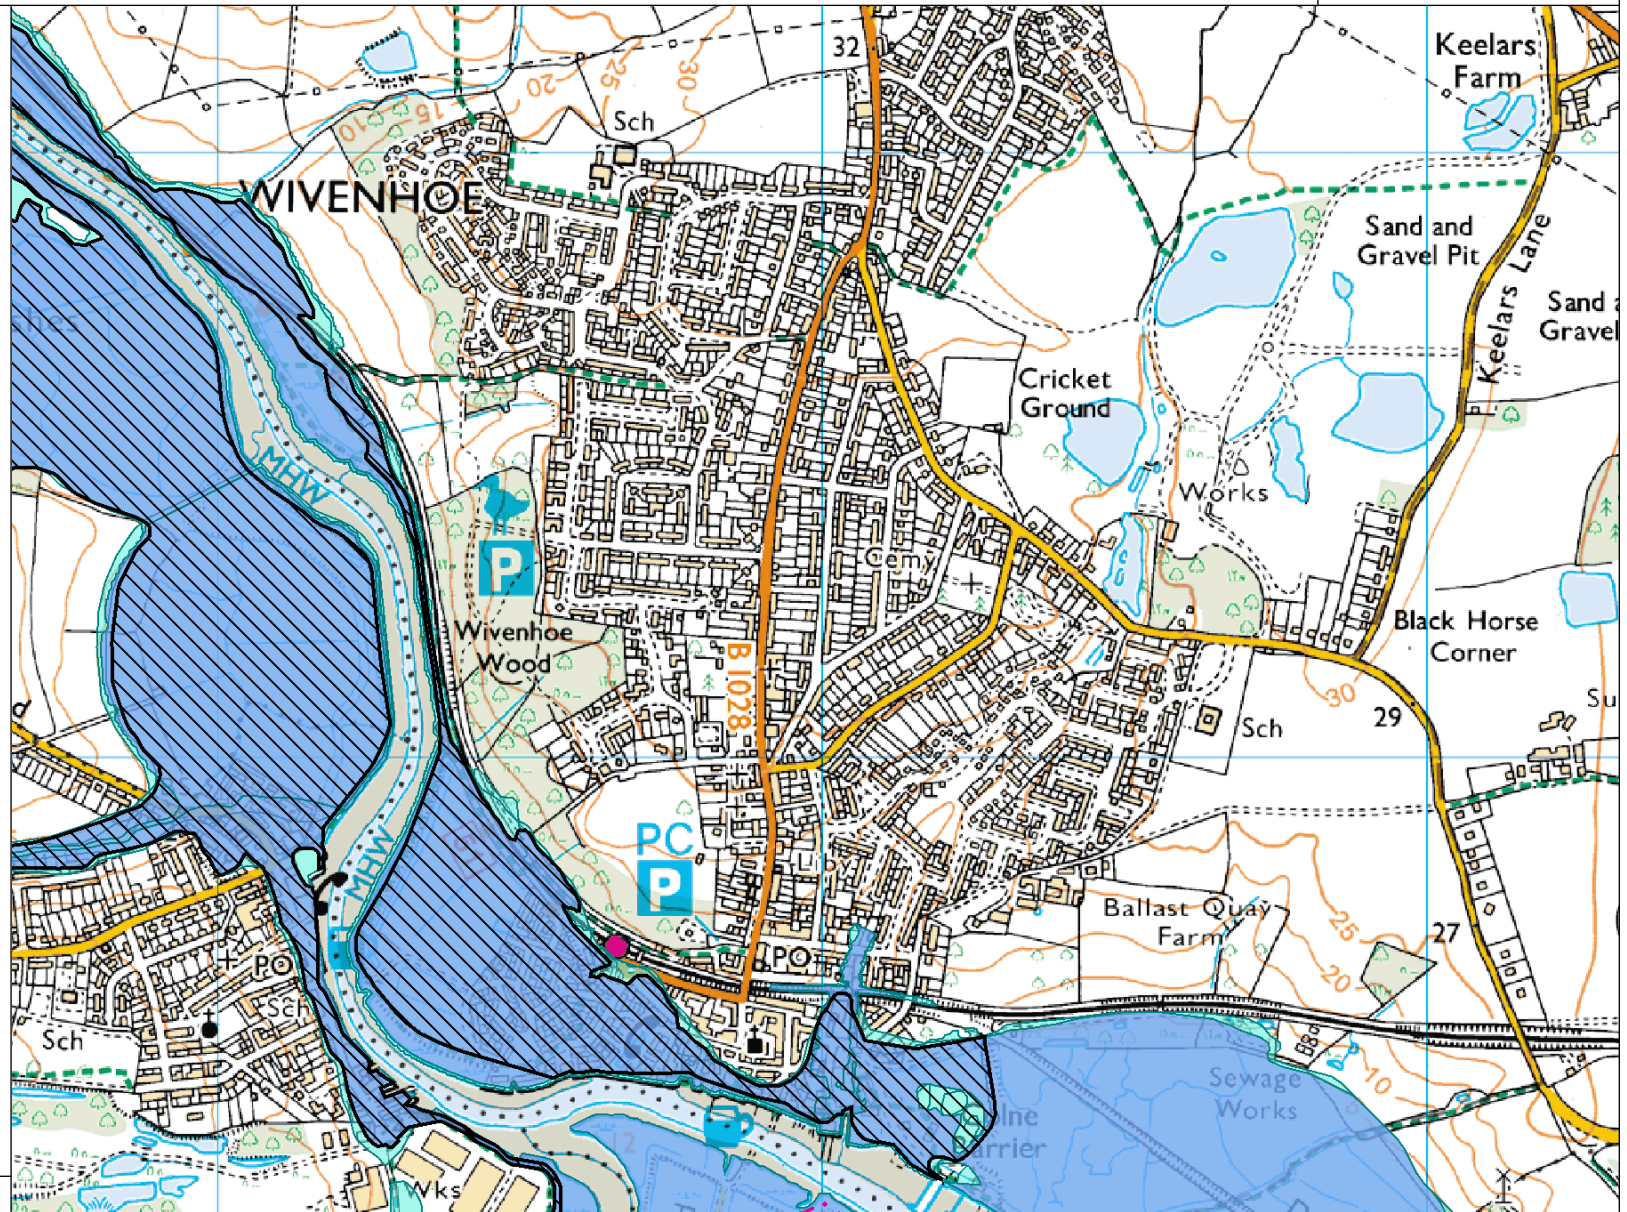

Wivenhoe Flood Zones

Legend

-  Flood Map - Defences
-  Areas Benefiting from Flood Defences
-  Flood Map - Flood Storage Areas
-  Flood Map - Flood Zone 3
-  Flood Map - Flood Zone 2

0 120 240 360 m.